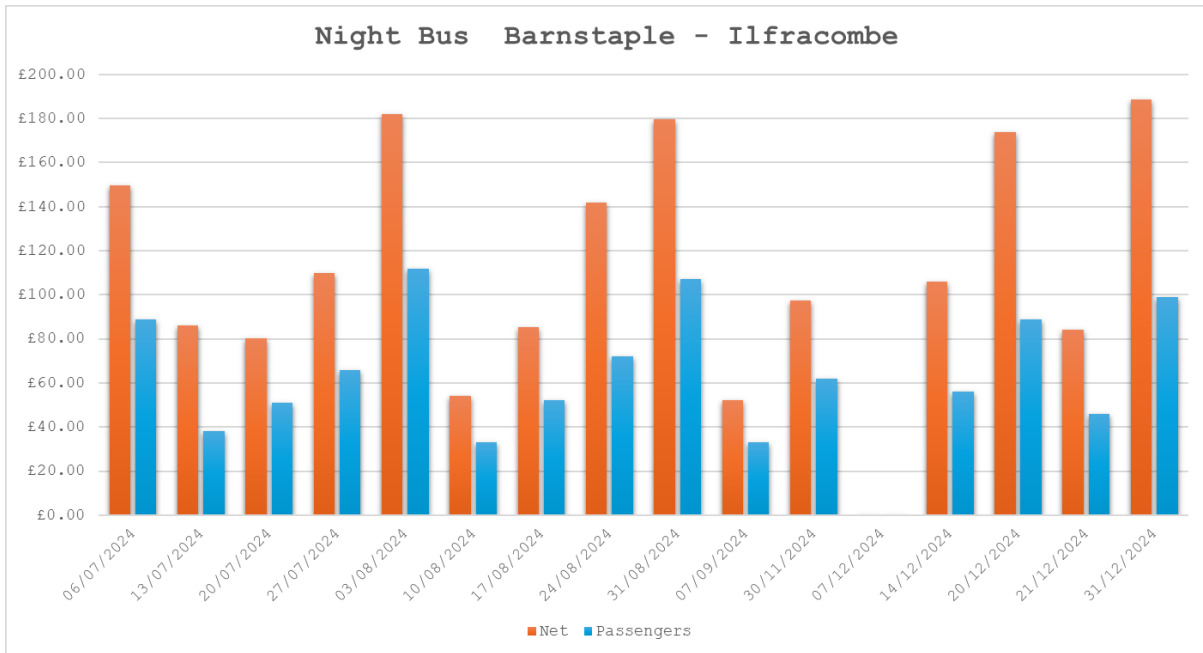

Appendix A.

Night Bus Usage 2023/24

Appendix A.

Example 31st December 2024 Route 21 Use

ETM route code	Day of op (mon-fri, sat, sun)	Departure location	Departure time (am)	Total net	Total passengers
21	Sat	Barnstaple	12:00	£9.50	6
21	Sat	Bideford	12:30	£39.50	20
21	Sat	Barnstaple	01:00	£36.00	21
21	Sat	Bideford	01:30	£26.00	14
21	Sat	Barnstaple	02:00	£74.00	43
21	Sat	Bideford	02:30	£0.00	3
21	Sat	Barnstaple	03:00	£50.00	28
21	Sat	Bideford	03:30	-	-
21	Sat	Barnstaple	04:00	£19.50	12
Total				£254.50	147

ETM route code	Day of op (mon-fri, sat, sun)	Departure location	Departure time (am)	Total net	Total passengers
21b	Sat	Barnstaple	12:30	£50.00	25
21b	Sat	Ilfracombe	01:10	£32.00	18
21b	Sat	Barnstaple	02:00	£45.50	23
21b	Sat	Ilfracombe	02:40	£3.10	3
21b	Sat	Barnstaple	03:30	£56.00	29
21b	Sat	Ilfracombe	04:05	£2.00	1
Total				£188.60	99