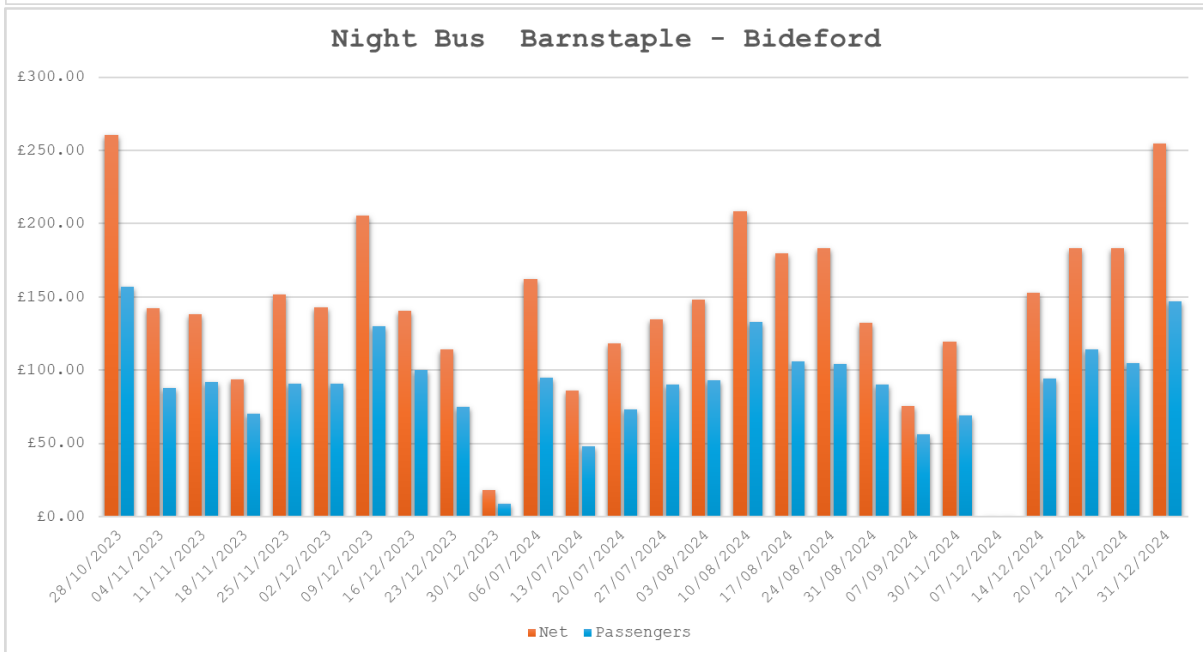

Appendix A.

Night Bus Usage 2023/24

Appendix A.

Example 31st December 2024 Route 21 Use

ETM route code	Day of op (mon-fri, sat, sun)	Departure location	Departure time (am)	Total net	Total passengers
21	Sat	Barnstaple	12:00	£9.50	6
21	Sat	Bideford	12:30	£39.50	20
21	Sat	Barnstaple	01:00	£36.00	21
21	Sat	Bideford	01:30	£26.00	14
21	Sat	Barnstaple	02:00	£74.00	43
21	Sat	Bideford	02:30	£0.00	3
21	Sat	Barnstaple	03:00	£50.00	28
21	Sat	Bideford	03:30	-	-
21	Sat	Barnstaple	04:00	£19.50	12
Total				£254.50	147

ETM route code	Day of op (mon-fri, sat, sun)	Departure location	Departure time (am)	Total net	Total passengers
21b	Sat	Barnstaple	12:30	£50.00	25
21b	Sat	Ilfracombe	01:10	£32.00	18
21b	Sat	Barnstaple	02:00	£45.50	23
21b	Sat	Ilfracombe	02:40	£3.10	3
21b	Sat	Barnstaple	03:30	£56.00	29
21b	Sat	Ilfracombe	04:05	£2.00	1
Total				£188.60	99